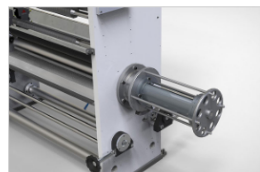

Product Gallery