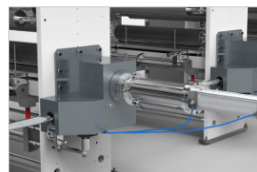

Product Gallery